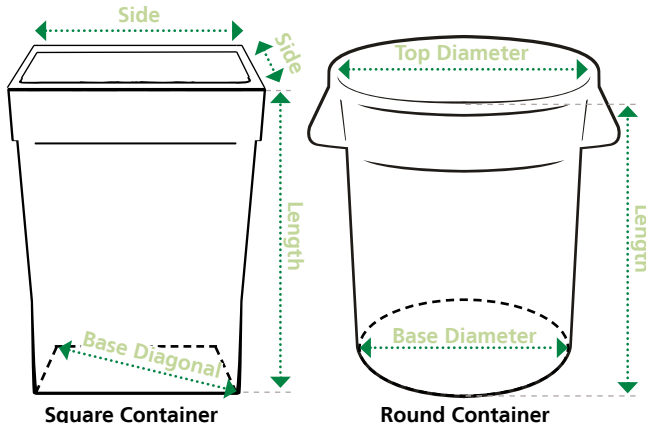

Can't Find Your Container?

Follow these steps to choose the optimal Natur-Bag liner:

All measurements are in inches and taken from inside dimensions

Step 1: Determine container dimensions.

Square Container: